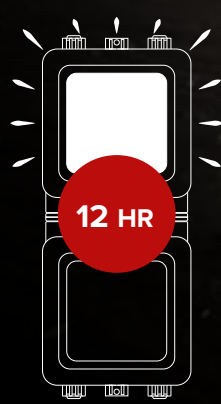

# OMNI

BY **FLOOD-IT**

UP TO 12 HOUR WORKING TIME WITH BATTERY LEVEL INDICATOR  
FITS EASILY IN A DRAWER, UNDER THE CAR SEAT OR IN A TOOL BAG  
HIGH POWER DIFFUSED LIGHT REDUCES GLARE AND SHADOWING  
3 DIFFERENT LIGHT CONFIGURATIONS FOR CHANGEABLE APPLICATIONS  
AND TRIPOD ADDITIONALLY AVAILABLE  
IP65 WATERPROOF AND IK08 IMPACT RESISTANT - BUILT TO LAST

TRIPOD AVAILABLE

BATTERY INDICATOR

## THE FOLDUP TK20FUP

Light source	20W
Luminous flux	1600+ Lm
Color temperature	5000K
Housing material	Polycarbonate
Adaptor (input)	100-240V 50/60Hz 0.4A
Beam angle	110°
Battery specifications	7.4V 8.8Ah Li-Ion
Charging time	5.5 Hours*
Working time	3.5-12 Hours (with Dimmer)*
Certificates	CE / IP65 / RoHS / CSA / UL