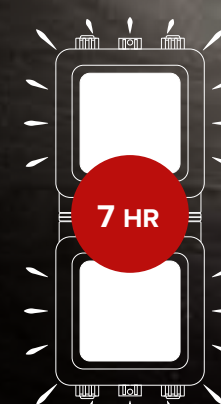

# OMNI

BY **FLOOD-IT**

UP TO 12 HOUR WORKING TIME WITH BATTERY LEVEL INDICATOR  
FITS EASILY IN A DRAWER, UNDER THE CAR SEAT OR IN A TOOL BAG  
HIGH POWER DIFFUSED LIGHT REDUCES GLARE AND SHADOWING  
3 DIFFERENT LIGHT CONFIGURATIONS FOR CHANGEABLE APPLICATIONS  
AND TRIPOD ADDITIONALLY AVAILABLE  
IP65 WATERPROOF AND IK08 IMPACT RESISTANT - BUILT TO LAST

TRIPOD AVAILABLE

BATTERY INDICATOR

## THE FOLDUP TK20FUP

Light source	20W
Luminous flux	1600+ Lm
Color temperature	5000K
Housing material	Polycarbonate
Adaptor (input)	100-240V 50/60Hz 0.4A
Beam angle	110°
Battery specifications	7.4V 8.8Ah Li-Ion
Charging time	5.5 Hours*
Working time	3.5-12 Hours (with Dimmer)*
Certificates	CE / IP65 / RoHS / CSA / UL